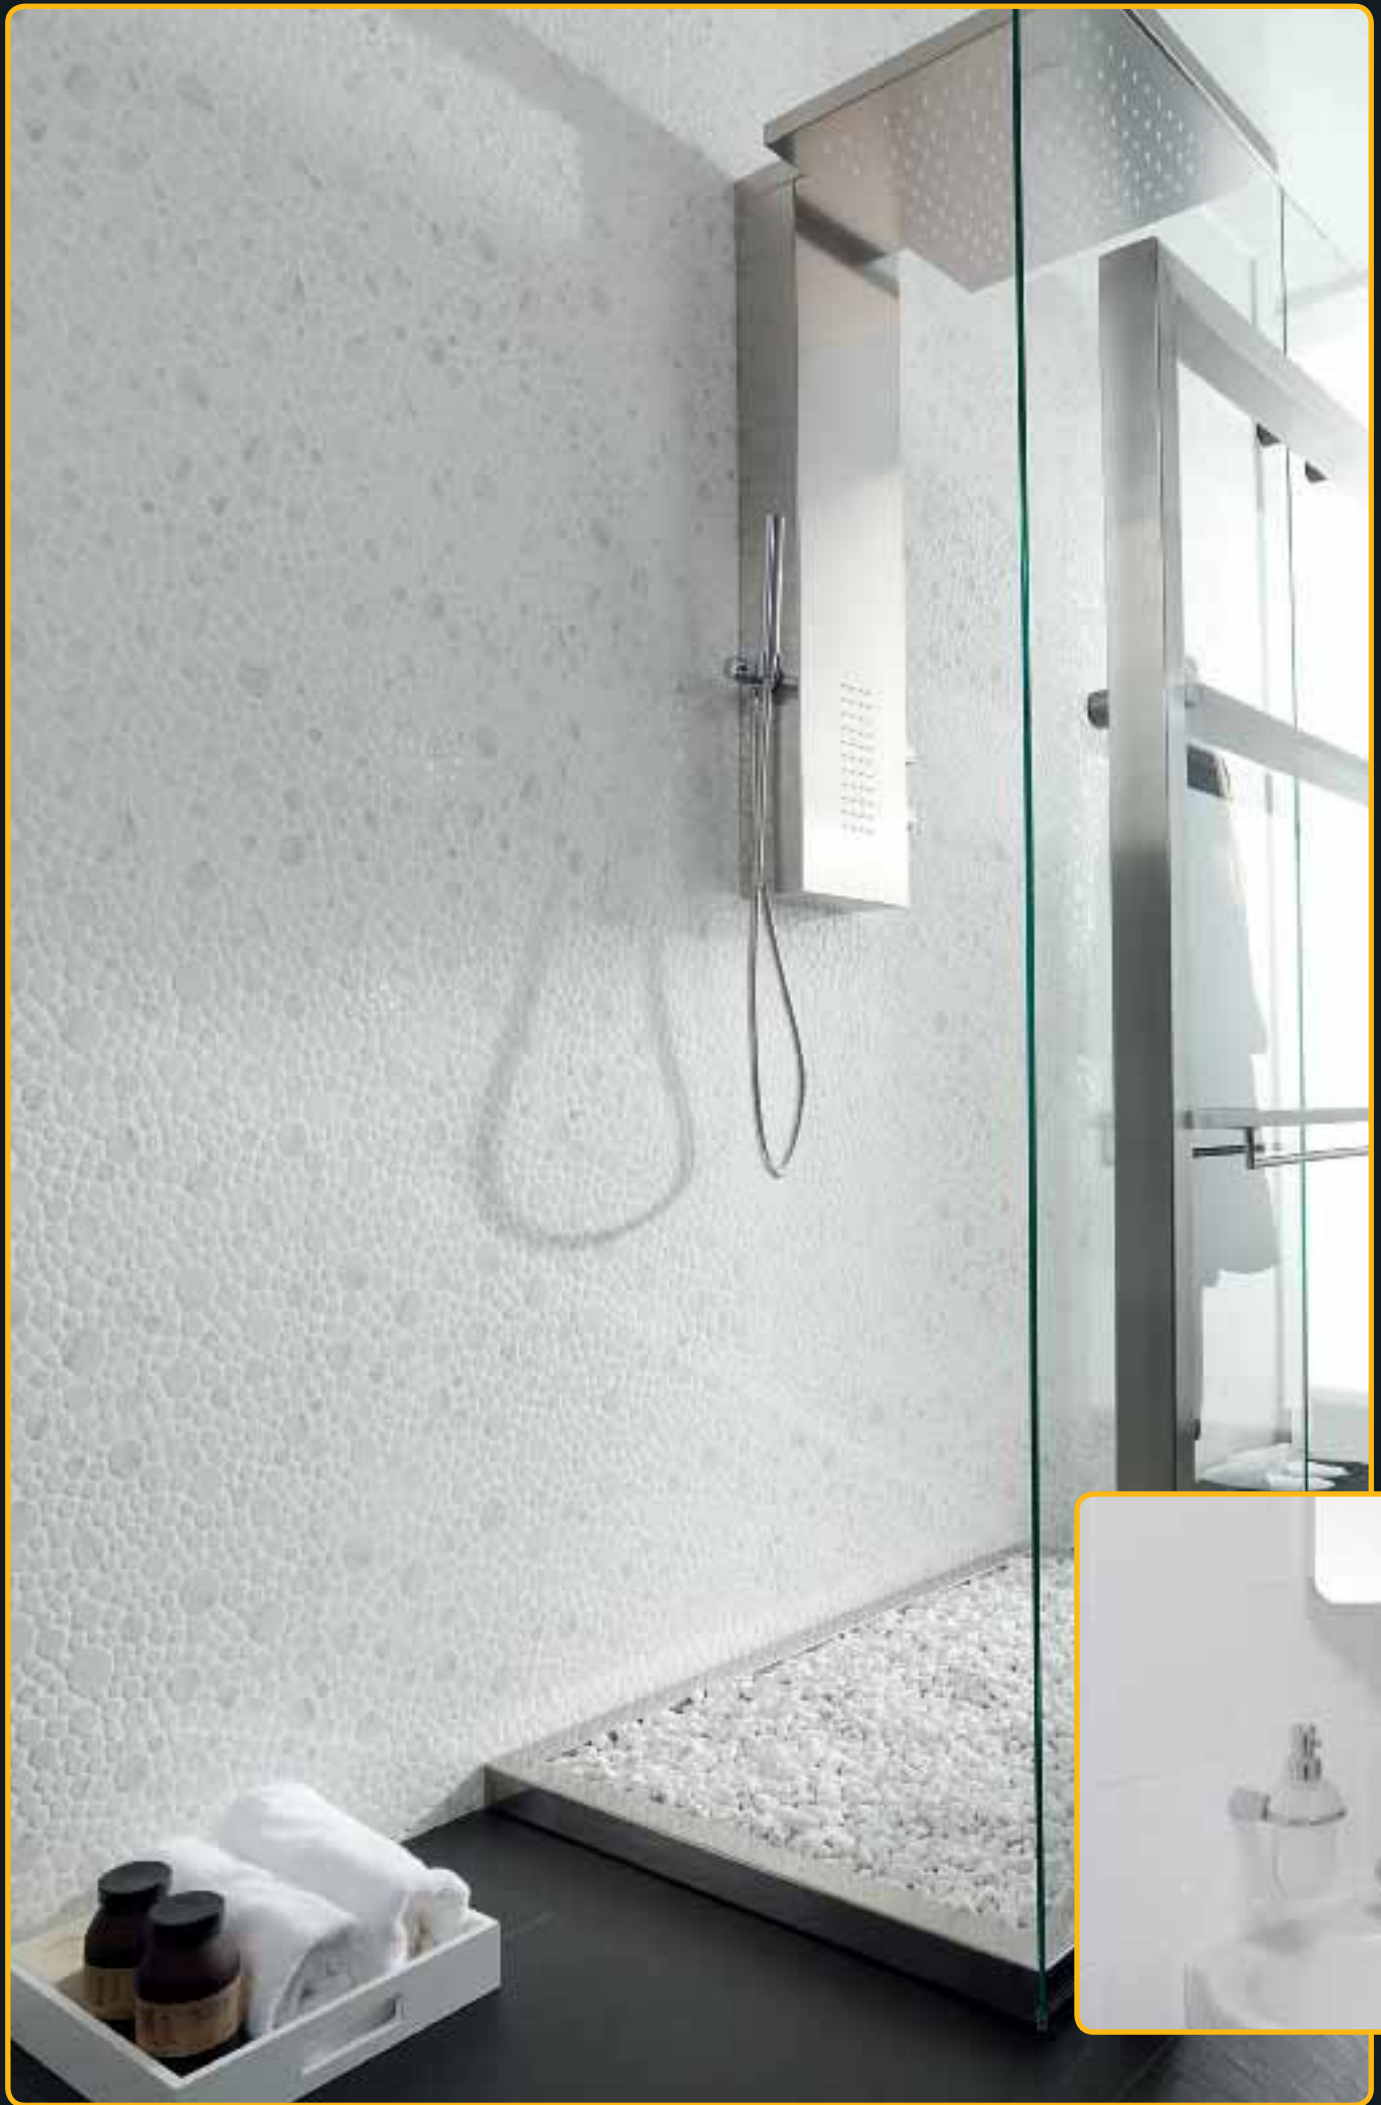

\*Venice Stone & Glass Mosaic  
B15685

\*Boston Stone & Glass Mosaic  
B15679

435x435

Arena  
B15737

\*Venis & Boston Glass & Natural Stone Mosaics can be cut for use as borders.  
For more border options see pages 102 - 106