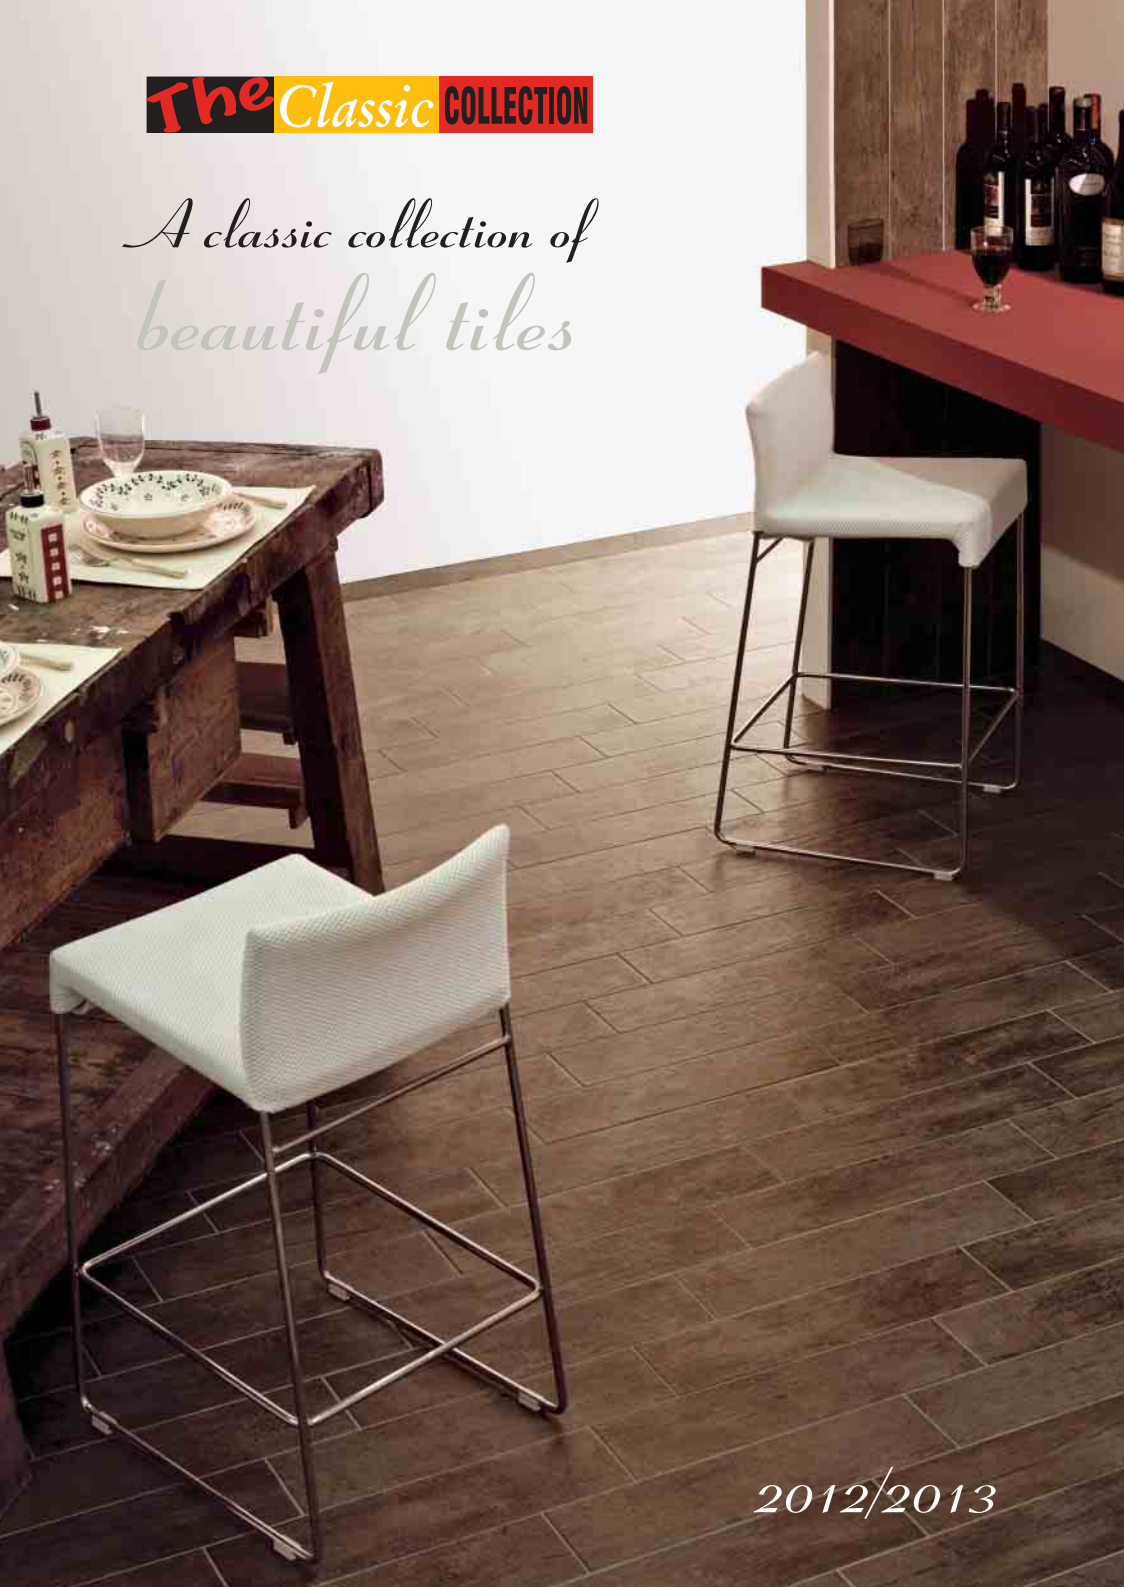

The Classic **COLLECTION**

*A classic collection of
beautiful tiles*

2012/2013

Index by size

Metro	Wall	75x150	29
Australia	Wall	75x150	6
Craquele	Wall	75x150	15
Manual	Wall	75x300	25
Indian Stone	Both	80x160	22
Metro	Wall	100x100	29
Trek	Wall	100x100	46
Caná	Wall	100x100	9
Unitech	Wall	100x100	47
Flirt	Wall	100x300	19
Indian Stone	Both	110x110	22
Country Wood	Floor	125x500	14
Country	Wall	132x132	13
Daino	Wall	200x500	15
Statuario	Wall	200x500	41
Zen	Wall	200x600	50
Blanco Brillo	Wall	200x600	8
Magna	Wall	200x600	25
Charlotte	Wall	235x330	11
Erica	Wall	250x200	17
Delfos	Wall	250x400	16
Argos	Wall	250x500	5
Dover	Wall	250x500	16
Trabia	Wall	250x500	44
Olimpia	Wall	250x700	34
Mosaic Sheets	Wall	300x300	31/32
Pont du Gard	Floor	300x300	37
Preto Ardosa	Floor	300x300	37
Quartz Relieve	Floor	300x300	37
Vini Cabernet	Floor	300x300	48
Golden Light Mosaic	Both	305x305	21
Golden Light	Both	305x605	21
Alaska (Octagonal)	Floor	316x316	3
Daino	Floor	316x316	15
Fiore	Floor	316x316	18
Statuario	Floor	316x316	41
Cappuccino	Floor	330x330	9
Charlotte	Floor	330x330	11
Marbella	Wall	333x250	26
Moda	Wall	333x250	30
Timosa	Wall	333x250	43
Alcoy	Floor	333x333	4
Argos	Floor	333x333	5
Carrara/Marquina	Floor	333x333	10
Lina	Floor	333x333	24
Nevada	Floor	333x333	33
Pilsen	Floor	333x333	35
Travertino	Floor	333x333	45